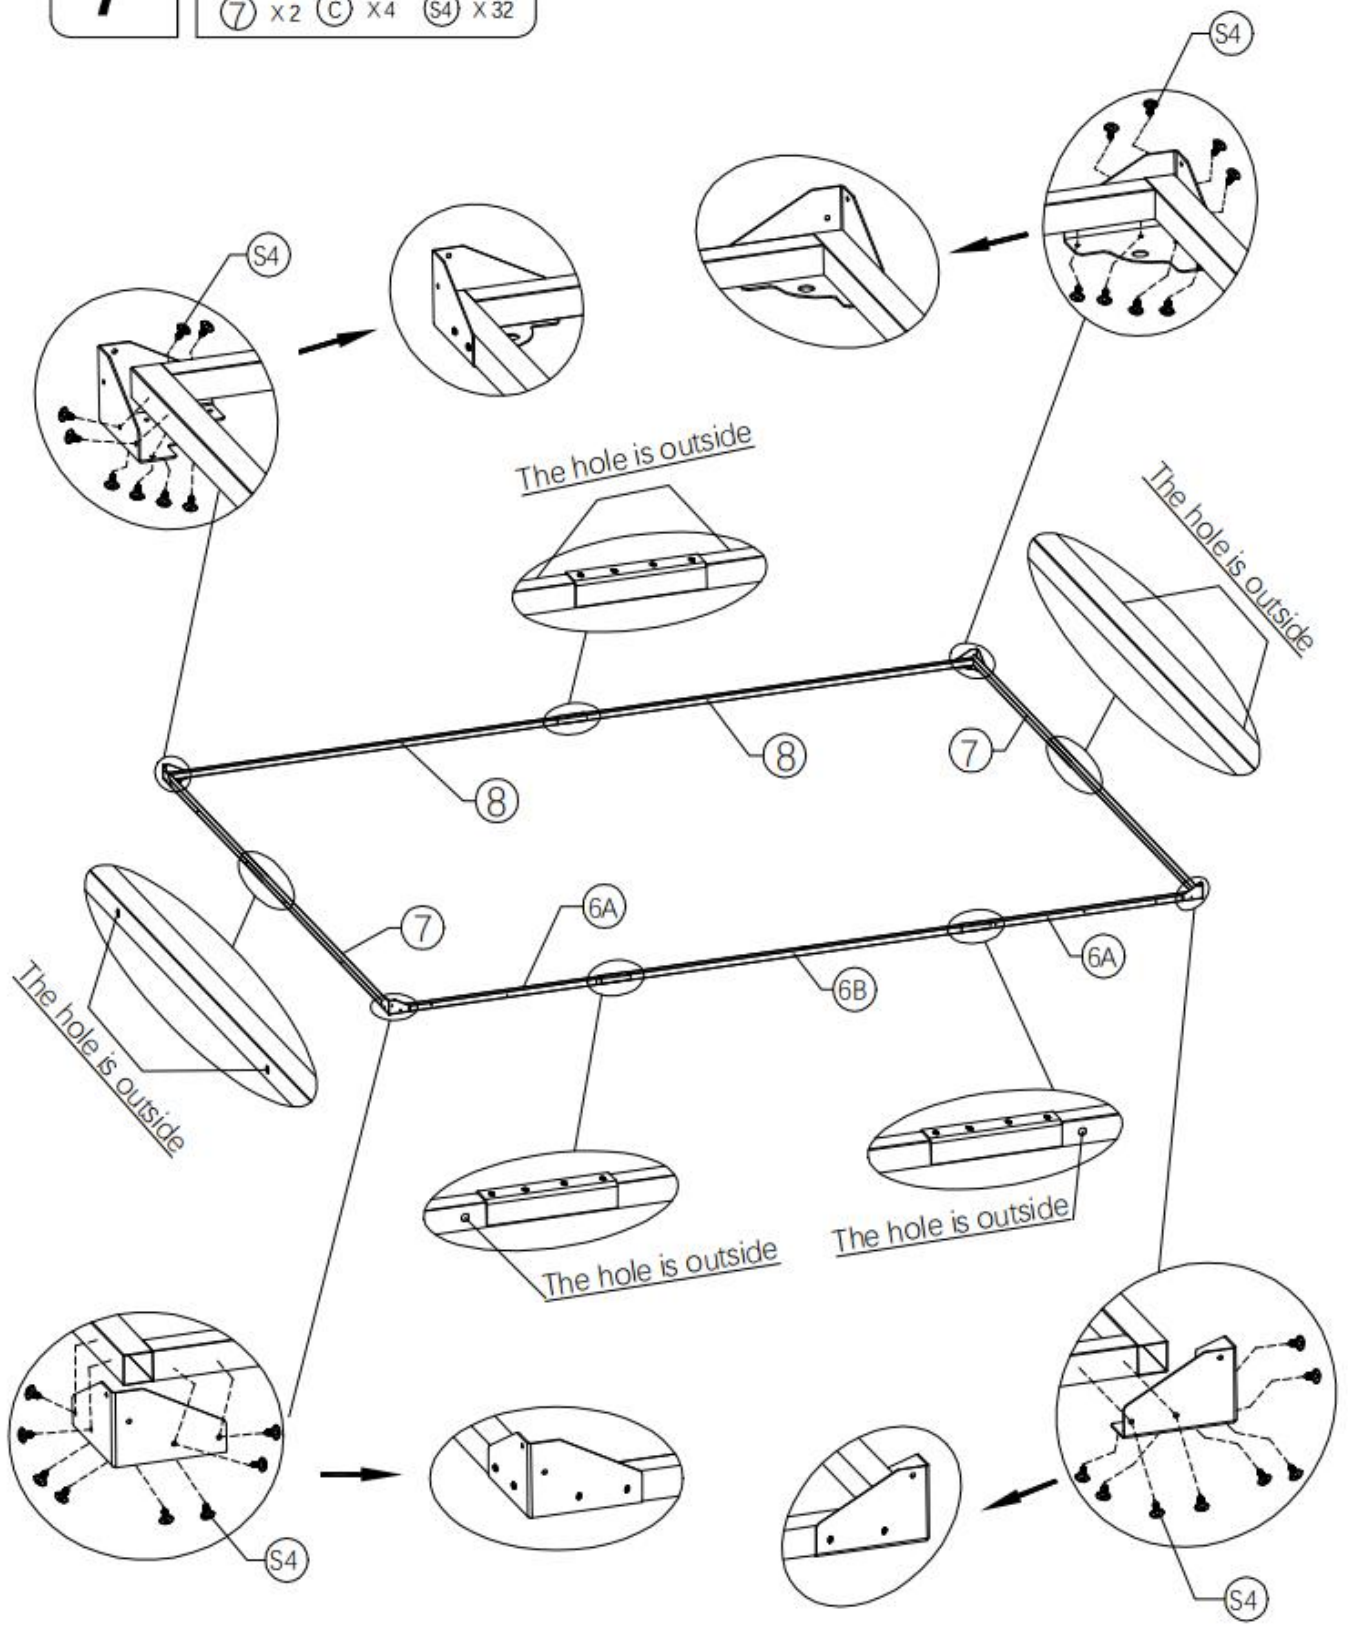

Installation Manual

For flat roof garden shed, tool storage

1. Gather and organize all required parts prior to assembly.

2. Assemble on a flat, clean and soft surface

Item no	Reference Image	Qty
①A		2
①B		1
②		2
③		2
④B		3
⑤		4
⑥A		2
⑥B		1
⑦		2
⑧		2
⑩		3
⑫		4
⑮		4

⑤ X 4 ④ X 8

5

-  (6A) x 2
-  (6B) x 1
-  (10) x 2
-  (S4) x 8

6

-  (8) x 2
-  (10) x 1
-  (S4) x 4

7

⑦ x2 ③ x4 ④ x32

8