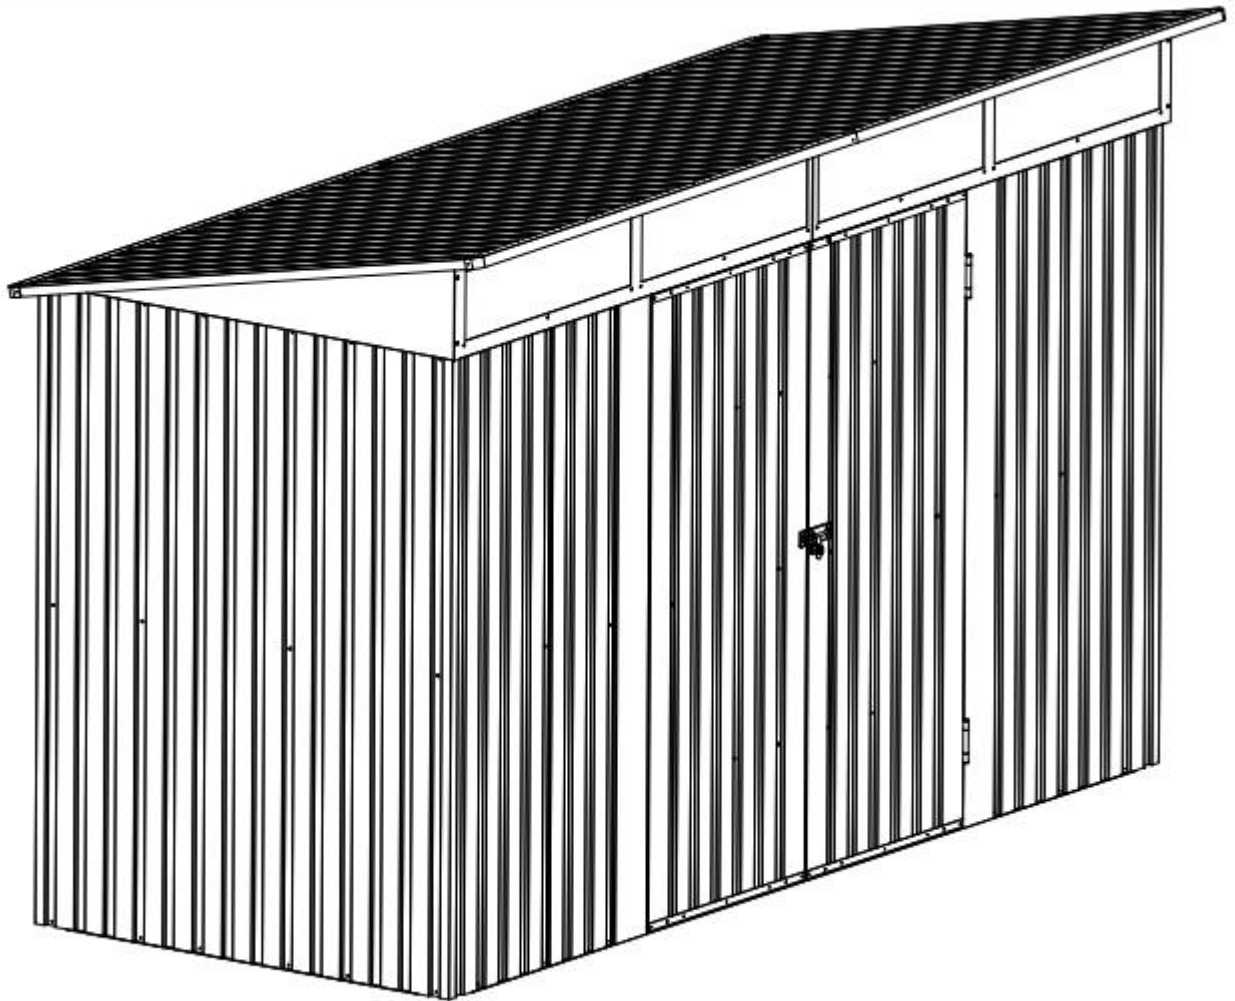

Installation Manual

For flat roof garden shed, tool storage

1. Gather and organize all required parts prior to assembly.

2. Assemble on a flat, clean and soft surface

Item no	Reference Image	Qty
①A		2
①B		1
②		2
③		2
④B		3
⑤		4
⑥A		2
⑥B		1
⑦		2
⑧		2
⑩		3
⑫		4
⑮		4

Item no	Reference Image	Qty
⑮		2
⑰		2
⑰R		2
⑰L		2
⑳R		1
⑳L		1
㉑R		1
㉑L		1
㉑		4
㉒		1
㉓		1
⑨A		1
⑨B		1

Item no	Reference Image	Qty
(C)		8
(D)		4
(K)		2
(S1)		1
(S2)		1
(S3)		42
(S4)		222
(S5)		2
(S9)		4
(S6)		78
(S7)		78
(H6)		22
(H7)		22
(F7)		140
(F8)		28