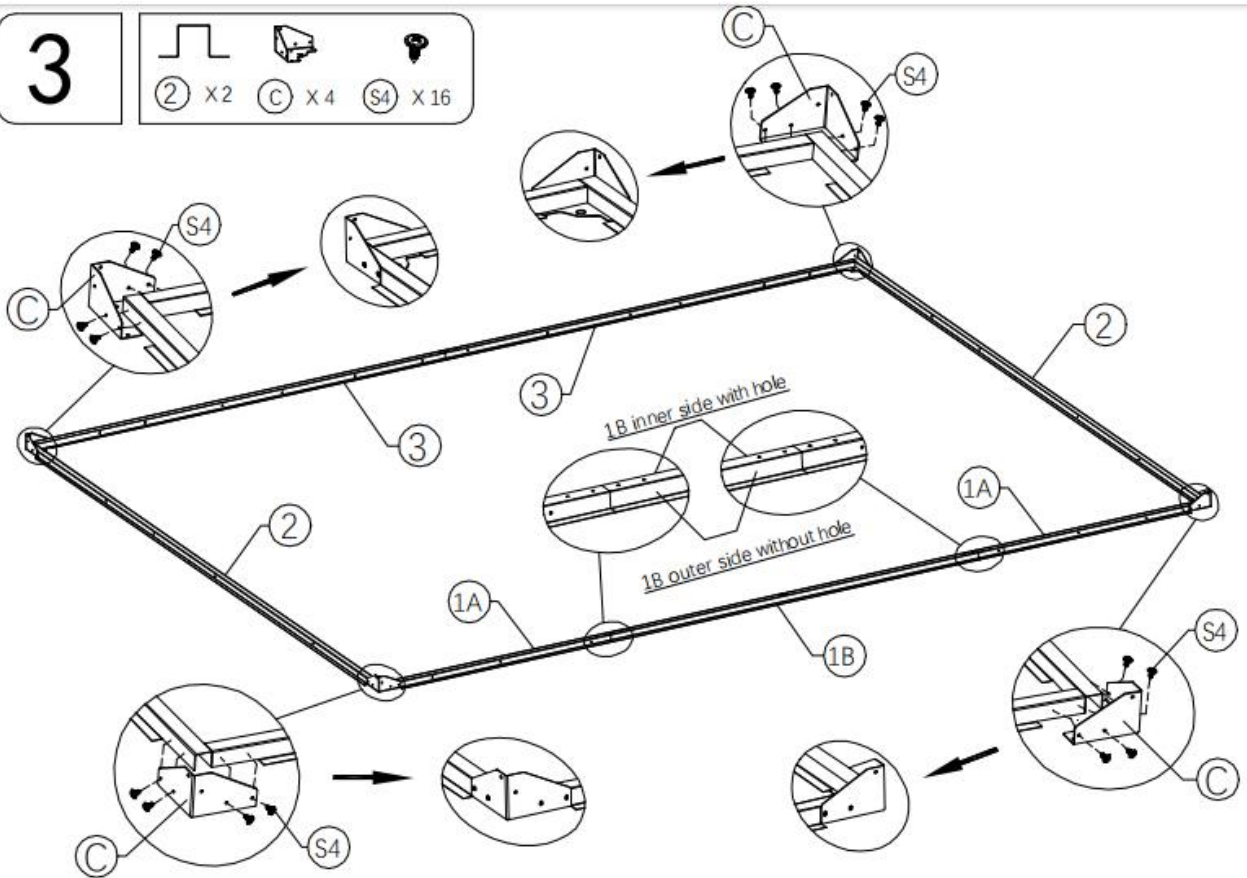

Installation Manual

For flat roof garden shed, tool storage

1. Gather and organize all required parts prior to assembly.

2. Assemble on a flat, clean and soft surface

Item no	Reference Image	Qty
①A		2
①B		1
②		2
③		2
④B		3
⑤		4
⑥A		2
⑥B		1
⑦		2
⑧		2
⑩		3
⑫		4
⑮		4

Item no	Reference Image	Qty
(W2)		2
(W3)		2
(W4)		7
(W5)		7
(W6)		1
(W7)		1
(W8)		3
(W9)		3
(M1)		2
		1
		1
		1

1

1A x2 1B x1 4B x2 S4 x8

2

3 x2 4B x1 S4 x4

3

② X 2 ③ X 4 ④ X 16

4

⑤ X 4 ④ X 8

5

-  (6A) x 2
-  (6B) x 1
-  (10) x 2
-  (S4) x 8

6

-  (8) x 2
-  (10) x 1
-  (S4) x 4

7

⑦ x2 ③ x4 ④ x32

8