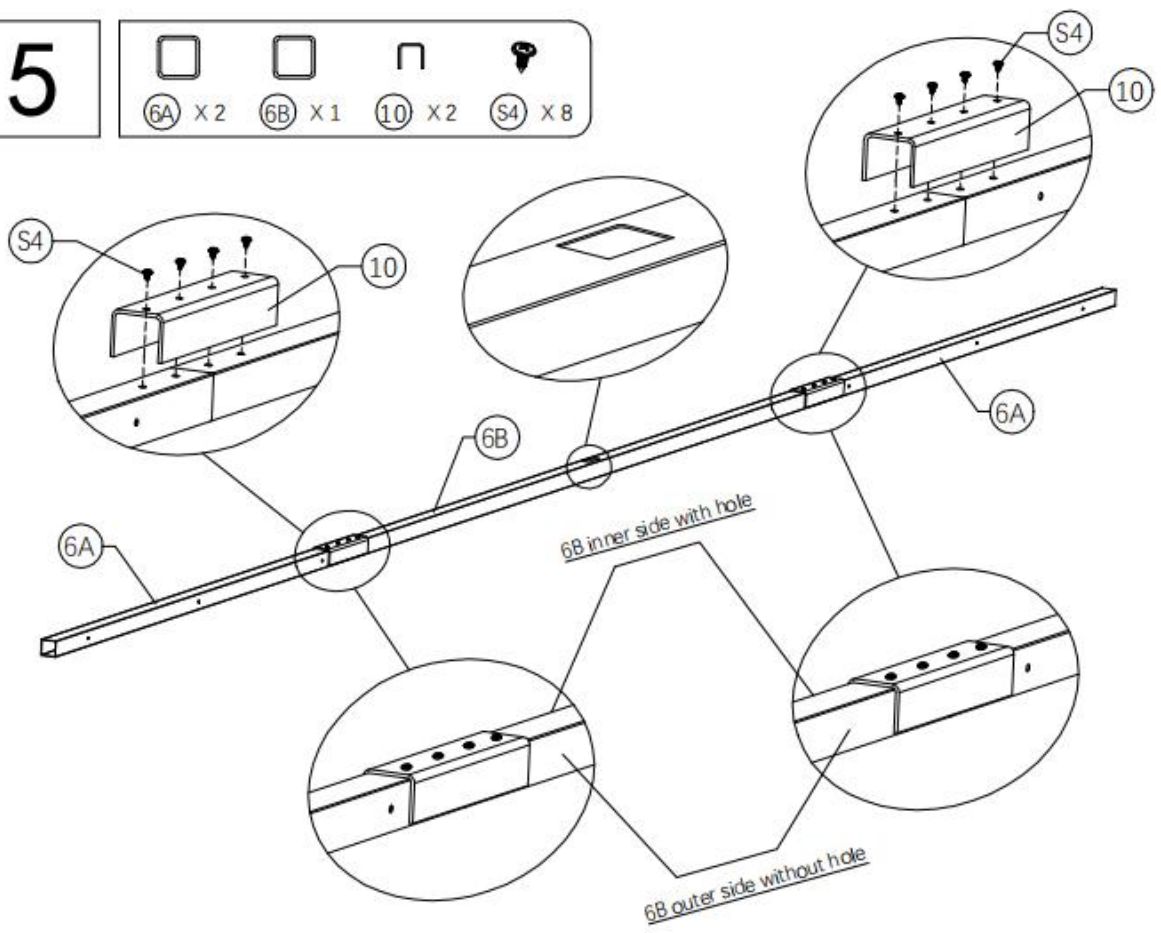

Installation Manual

For flat roof garden shed, tool storage

1. Gather and organize all required parts prior to assembly.

2. Assemble on a flat, clean and soft surface

Item no	Reference Image	Qty
①A		2
①B		1
②		2
③		2
④B		3
⑤		4
⑥A		2
⑥B		1
⑦		2
⑧		2
⑩		3
⑫		4
⑮		4

Item no	Reference Image	Qty
(W2)		2
(W3)		2
(W4)		7
(W5)		7
(W6)		1
(W7)		1
(W8)		3
(W9)		3
(M1)		2
		1
		1
		1

1

1A x2 1B x1 4B x2 S4 x8

2

3 x2 4B x1 S4 x4

3

② X 2 ③ X 4 ④ X 16

4

⑤ X 4 ④ X 8

5

-  (6A) x 2
-  (6B) x 1
-  (10) x 2
-  (S4) x 8

6

-  (8) x 2
-  (10) x 1
-  (S4) x 4

7

⑦ x2 ③ x4 ④ x32

8